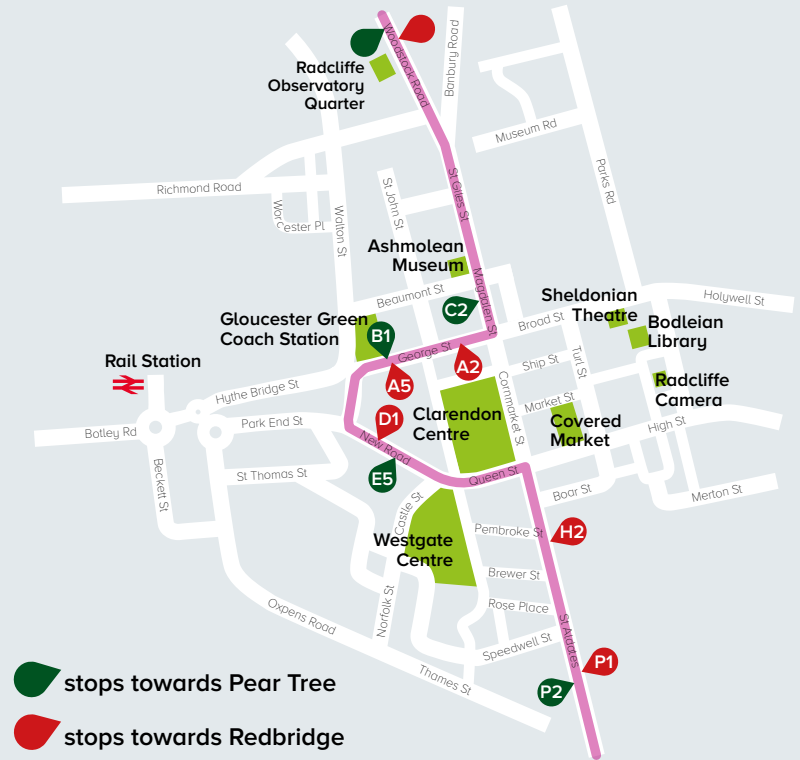

Oxford city centre 300

to pear tree

times from 11th December 2016

Mon - Fri		Saturday		Sunday	
0610	1508	0610	1913	0842	1727
0640	1518	0640	1928	0857	then every 15 mins until
0655	then every 10 mins until	0710	1958	then every 15 mins until	1857
0710	1858	0740	then every 30 mins until	1057	
0731	1913	0800	2328	1112	
0746	1928	then every 9 to 12 mins until		then every 10 mins until	
0758	1836	1836		1712	
0809	1846	1846			
then every 8 to 12 mins until	then every 30 mins until	1858			
	2328				

times shown from Magdalen Street, stop C2

Please see maps above and overleaf for bus stop locations.
car park post code: **OX2 8JD**

Redbridge 300

to oxford city centre and pear tree

times from 11th December 2016

Oxford city centre 300

to abingdon rd & redbridge

times from 11th December 2016

Mon - Fri		Saturday		Sunday	
0614	1916	0614	1849	0846	1646
0644	1931	0644	1901	0901	1701
0659	then every 30 mins until	0714	1916	0916	then every 15 mins until
0714	2331	0744	1931	0931	
0733		0804	2001	0946	
0746		0816	then every 30 mins until	1001	1901
0756		0825	then every 30 mins until	1016	
0806		then every 10 mins until	2331	1031	
then every 9 to 11 mins until		1825		1046	
1901		1837		then every 10 mins until	

times shown from St Aldates, stop H2

Please see maps above and overleaf for bus stop locations.
car park post code: **OX1 4XG**

route map for pear tree and redbridge

- stops towards Pear Tree
- stops towards Redbridge